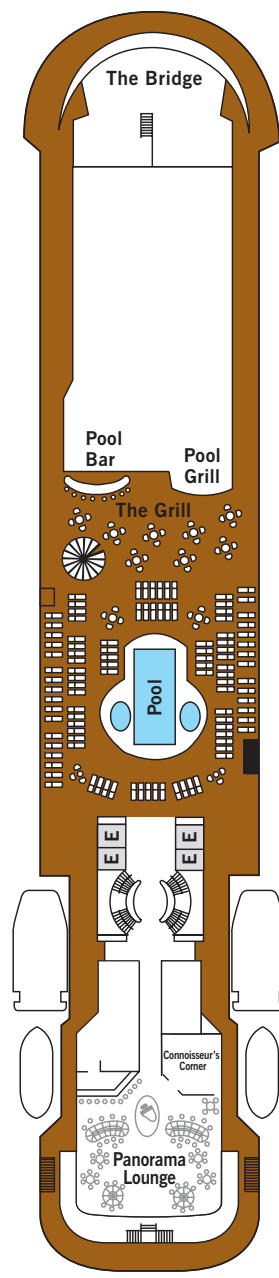

SILVER CLOUD

DECK 3
Changing Room
Medical Centre

DECK 4
The Restaurant
La Dame
Laundrette

DECK 5
Dolce Vita
Boutique
Photo Studio

DECK 6
Explorer Lounge
Fitness Centre
Reception/Guest Relations
Expedition Office

DECK 7
La Terrazza
Zagara Beauty Spa
Library

DECK 8
The Bridge
Pool
Pool Bar
The Grill
Panorama Lounge
Connoisseur's Corner

DECK 9
Tor's Observation Lounge
Jogging Track

SUITE CATEGORIES

- Owner's Suite ●
- Grand Suite ●
- Royal Suite ●
- Silver Suite ●
- Medallion Suite ●
- Deluxe Veranda Suite ●
- Veranda Suite ●
- Vista Suite ●

SPECIFICATIONS

- Crew 212
- Build 1994
- Guests 240 in Polar waters
- Officers European
- Tonnage 17,400
- Length 514.14 Feet/156.7 Metres
- Width 70.62 Feet/21.5 Metres
- Speed 18 Knots
- Passenger Decks 7
- Connecting Suites ⇕
- 3rd Guest Capacity ▲
- Bath/Shower Combination ☺
- Bath & Separate Shower ☺☺
- Disabled Suites ♿
- 449, 451
- Refurbished 2017
- Registry Bahamas
- Ice-class Rating 1C

Deck plans are for illustration purposes only and may be subject to change.

Suite diagrams shown are for illustration purposes only and may vary from actual square footage. Please refer to suite specifications for square footage.