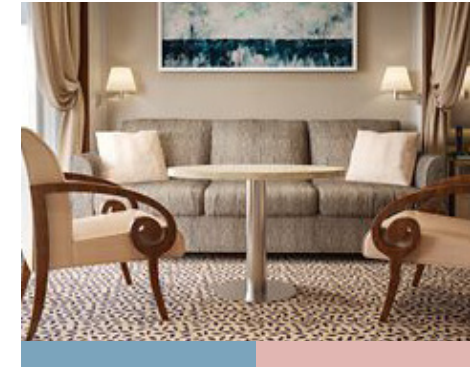

VERANDA/DELUXE VERANDA SUITE

Some Veranda Suites accommodate three guests (Suites 505-510 and 605-610). The Deluxe Veranda Suite offers preferred central location with identical accommodation to a Veranda Suite.

295 SQ. FT. / 27 M²
INCLUDING VERANDA (49 SQ. FT. / 4.5 M²)

- Teak veranda with patio furniture and floor-to-ceiling glass doors
- Sitting area
- Twin beds or queen-sized bed
- Marble bathroom with shower (some with bath/shower combination)
- Walk-in wardrobe with personal safe
- Writing desk
- Hair dryer
- Unlimited Standard Wifi