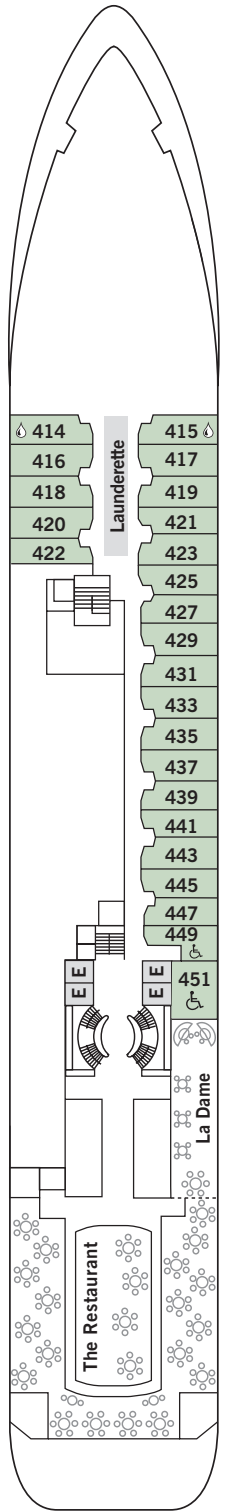

SILVER CLOUD

DECK 3
Changing Room
Medical Centre

DECK 4
The Restaurant
La Dame
Laundrette

DECK 5
Dolce Vita
Boutique
Photo Studio

DECK 6
Explorer Lounge
Fitness Centre
Reception/Guest Relations
Expedition Office

DECK 7
La Terrazza
Zagara Beauty Spa
Library

DECK 8
The Bridge
Pool
Pool Bar
The Grill
Panorama Lounge
Connoisseur's Corner

DECK 9
Tor's Observation Lounge
Jogging Track

SUITE CATEGORIES

- Owner's Suite ●
- Grand Suite ●
- Royal Suite ●
- Silver Suite ●
- Medallion Suite ●
- Deluxe Veranda Suite ●
- Veranda Suite ●
- Vista Suite ●

SPECIFICATIONS

- Crew 212
- Build 1994
- Guests 240 in Polar waters
- Officers European
- Tonnage 17,400
- Length 514.14 Feet/156.7 Metres
- Width 70.62 Feet/21.5 Metres
- Speed 18 Knots
- Passenger Decks 7
- Connecting Suites ⇕
- 3rd Guest Capacity ▲
- Bath/Shower Combination ☺
- Bath & Separate Shower ☺☺
- Disabled Suites ♿
- 449, 451
- Refurbished 2017
- Registry Bahamas
- Ice-class Rating 1C

Deck plans are for illustration purposes only and may be subject to change.

Suite diagrams shown are for illustration purposes only and may vary from actual square footage. Please refer to suite specifications for square footage.