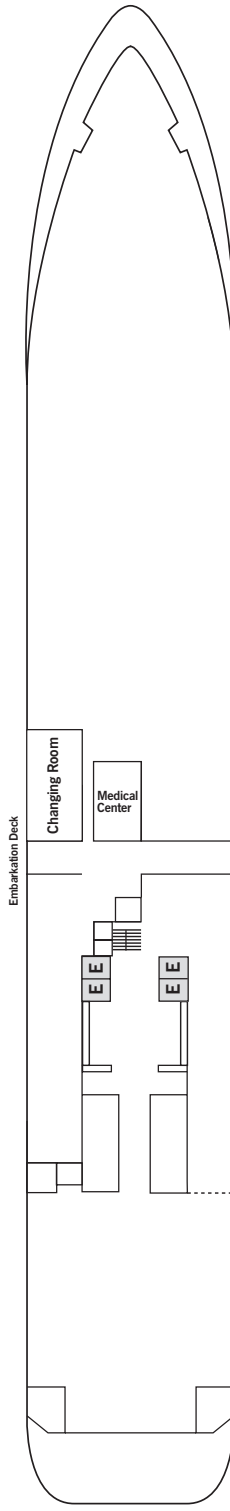

SILVER CLOUD

DECK 3
Changing Room
Medical Centre

DECK 4
The Restaurant
La Dame
Laundrette

DECK 5
Dolce Vita
Boutique
Photo Studio

DECK 6
Explorer Lounge
Fitness Centre
Reception/Guest Relations
Expedition Office

DECK 7
La Terrazza
Zagara Beauty Spa
Library

DECK 8
The Bridge
Pool
Pool Bar
The Grill
Panorama Lounge
Connoisseur's Corner

DECK 9
Tor's Observation Lounge
Jogging Track

SUITE CATEGORIES

- Owner's Suite ●
- Grand Suite ●
- Royal Suite ●
- Silver Suite ●
- Medallion Suite ●
- Deluxe Veranda Suite ●
- Veranda Suite ●
- Vista Suite ●

SPECIFICATIONS

- Crew 212
- Build 1994
- Guests 240 in Polar waters
- Officers European
- Tonnage 17,400
- Length 514.14 Feet/156.7 Metres
- Width 70.62 Feet/21.5 Metres
- Speed 18 Knots
- Passenger Decks 7
- Connecting Suites ⇕
- 3rd Guest Capacity ▲
- Bath/Shower Combination ☺
- Bath & Separate Shower ☺☺
- Disabled Suites ♿
- 449, 451
- Refurbished 2017
- Registry Bahamas
- Ice-class Rating 1C

Deck plans are for illustration purposes only and may be subject to change.

Suite diagrams shown are for illustration purposes only and may vary from actual square footage. Please refer to suite specifications for square footage.