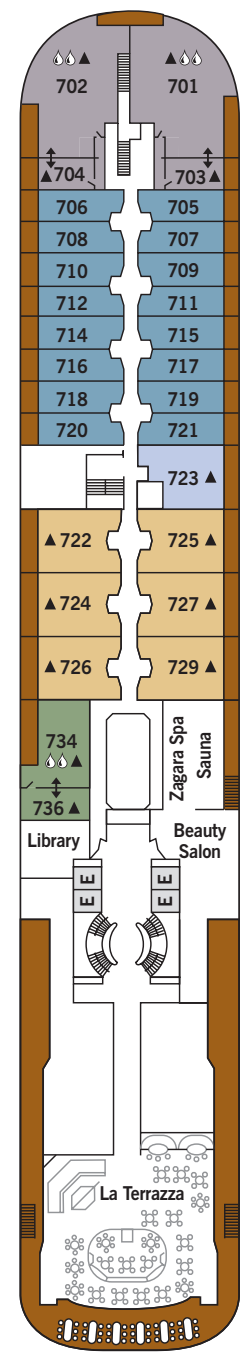

SILVER CLOUD

DECK 3
Changing Room
Medical Centre

DECK 4
The Restaurant
La Dame
Laundrette

DECK 5
Dolce Vita
Boutique
Photo Studio

DECK 6
Explorer Lounge
Fitness Centre
Reception/Guest Relations
Expedition Office

DECK 7
La Terrazza
Zagara Beauty Spa
Library

DECK 8
The Bridge
Pool
Pool Bar
The Grill
Panorama Lounge
Connoisseur's Corner

DECK 9
Tor's Observation Lounge
Jogging Track

SUITE CATEGORIES

- Owner's Suite ●
- Grand Suite ●
- Royal Suite ●
- Silver Suite ●
- Medallion Suite ●
- Deluxe Veranda Suite ●
- Veranda Suite ●
- Vista Suite ●

SPECIFICATIONS

- Crew 212
- Build 1994
- Guests 240 in Polar waters
- Officers European
- Tonnage 17,400
- Length 514.14 Feet/156.7 Metres
- Width 70.62 Feet/21.5 Metres
- Speed 18 Knots
- Passenger Decks 7
- Connecting Suites ⇕
- 3rd Guest Capacity ▲
- Bath/Shower Combination ☺
- Bath & Separate Shower ☺☺
- Disabled Suites ♿
- 449, 451
- Refurbished 2017
- Registry Bahamas
- Ice-class Rating 1C

Deck plans are for illustration purposes only and may be subject to change.

Suite diagrams shown are for illustration purposes only and may vary from actual square footage. Please refer to suite specifications for square footage.