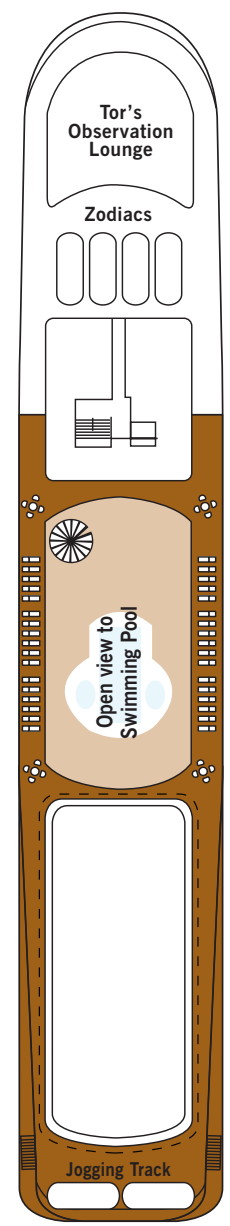

SILVER CLOUD

DECK 3
Changing Room
Medical Centre

DECK 4
The Restaurant
La Dame
Laundrette

DECK 5
Dolce Vita
Boutique
Photo Studio

DECK 6
Explorer Lounge
Fitness Centre
Reception/Guest Relations
Expedition Office

DECK 7
La Terrazza
Zagara Beauty Spa
Library

DECK 8
The Bridge
Pool
Pool Bar
The Grill
Panorama Lounge
Connoisseur's Corner

DECK 9
Tor's Observation Lounge
Jogging Track

SUITE CATEGORIES

- Owner's Suite ●
- Grand Suite ●
- Royal Suite ●
- Silver Suite ●
- Medallion Suite ●
- Deluxe Veranda Suite ●
- Veranda Suite ●
- Vista Suite ●

SPECIFICATIONS

- Crew 212
- Build 1994
- Guests 240 in Polar waters
- Officers European
- Tonnage 17,400
- Length 514.14 Feet/156.7 Metres
- Width 70.62 Feet/21.5 Metres
- Speed 18 Knots
- Passenger Decks 7
- Connecting Suites ⇕
- 3rd Guest Capacity ▲
- Bath/Shower Combination ☺
- Bath & Separate Shower ☺☺
- Disabled Suites ♿
- 449, 451
- Refurbished 2017
- Registry Bahamas
- Ice-class Rating 1C