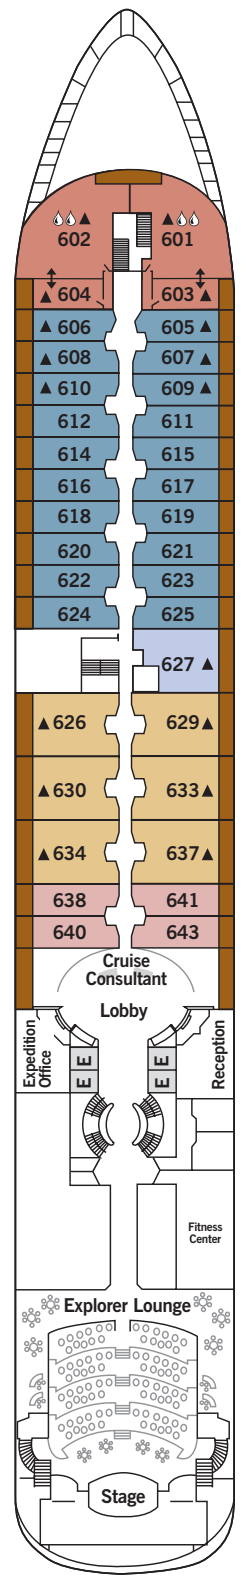

SILVER CLOUD

DECK 3
Changing Room
Medical Centre

DECK 4
The Restaurant
La Dame
Laundrette

DECK 5
Dolce Vita
Boutique
Photo Studio

DECK 6
Explorer Lounge
Fitness Centre
Reception/Guest Relations
Expedition Office

DECK 7
La Terrazza
Zagara Beauty Spa
Library

DECK 8
The Bridge
Pool
Pool Bar
The Grill
Panorama Lounge
Connoisseur's Corner

DECK 9
Tor's Observation Lounge
Jogging Track

SUITE CATEGORIES

- Owner's Suite ●
- Grand Suite ●
- Royal Suite ●
- Silver Suite ●
- Medallion Suite ●
- Deluxe Veranda Suite ●
- Veranda Suite ●
- Vista Suite ●

SPECIFICATIONS

- Crew 212
- Build 1994
- Guests 240 in Polar waters
- Officers European
- Tonnage 17,400
- Length 514.14 Feet/156.7 Metres
- Width 70.62 Feet/21.5 Metres
- Speed 18 Knots
- Passenger Decks 7
- Connecting Suites ⇕
- 3rd Guest Capacity ▲
- Bath/Shower Combination ☺
- Bath & Separate Shower ☺☺
- Disabled Suites ♿
- 449, 451
- Refurbished 2017
- Registry Bahamas
- Ice-class Rating 1C

Deck plans are for illustration purposes only and may be subject to change.

Suite diagrams shown are for illustration purposes only and may vary from actual square footage. Please refer to suite specifications for square footage.