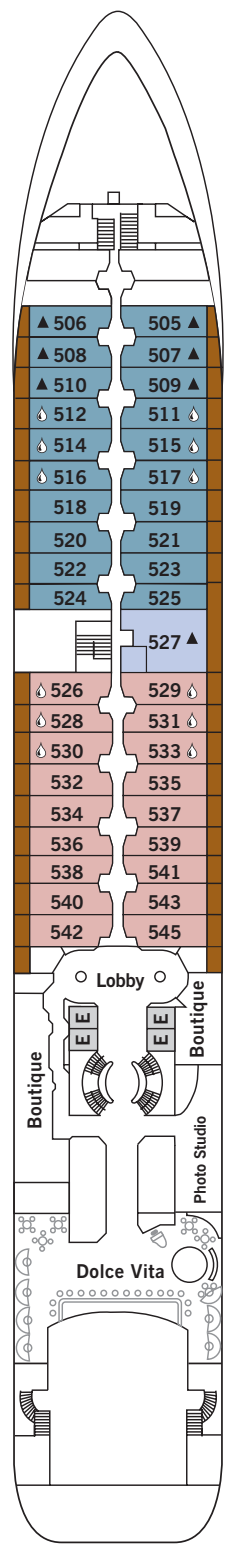

SILVER CLOUD

DECK 3
Changing Room
Medical Centre

DECK 4
The Restaurant
La Dame
Laundrette

DECK 5
Dolce Vita
Boutique
Photo Studio

DECK 6
Explorer Lounge
Fitness Centre
Reception/Guest Relations
Expedition Office

DECK 7
La Terrazza
Zagara Beauty Spa
Library

DECK 8
The Bridge
Pool
Pool Bar
The Grill
Panorama Lounge
Connoisseur's Corner

DECK 9
Tor's Observation Lounge
Jogging Track

SUITE CATEGORIES

- Owner's Suite ●
- Grand Suite ●
- Royal Suite ●
- Silver Suite ●
- Medallion Suite ●
- Deluxe Veranda Suite ●
- Veranda Suite ●
- Vista Suite ●

SPECIFICATIONS

- Crew 212
- Build 1994
- Guests 240 in Polar waters
- Officers European
- Tonnage 17,400
- Length 514.14 Feet/156.7 Metres
- Width 70.62 Feet/21.5 Metres
- Speed 18 Knots
- Passenger Decks 7
- Connecting Suites ⇕
- 3rd Guest Capacity ▲
- Bath/Shower Combination ☺
- Bath & Separate Shower ☺☺
- Disabled Suites ♿
- 449, 451
- Refurbished 2017
- Registry Bahamas
- Ice-class Rating 1C

Deck plans are for illustration purposes only and may be subject to change.

Suite diagrams shown are for illustration purposes only and may vary from actual square footage. Please refer to suite specifications for square footage.