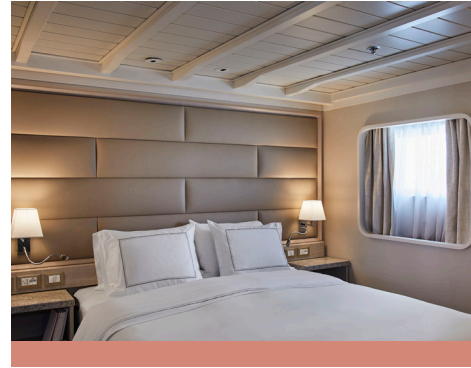

- Large teak veranda with patio furniture and floor-to-ceiling glass doors; bedroom two has additional large picture window
- Living room with sitting area; bedroom two has additional sitting area
- Separate dining area
- Twin beds or queen-sized bed; bedroom two has additional twin beds or queen-sized bed
- Marble bathroom with full-sized bath and separate shower; bedroom two has additional marble bathroom with shower (no bath as indicated in diagram)
- Walk-in wardrobe(s) with personal safe
- Vanity table(s) with hair dryer
- Writing desk(s)
- Bose® Sound Touch 30 with Bluetooth connectivity
- Unlimited Premium Wifi
- Illy® Espresso machine

- Two teak verandas with patio furniture and floor-to-ceiling glass doors; bedroom two has additional veranda
- Living room with sitting area; bedroom two has additional sitting area
- Separate dining area
- Twin beds or queen-sized bed; bedroom two has additional twin beds or queen-sized bed
- Marble bathroom with full-sized bath and separate shower; bedroom two has additional marble bathroom with shower (no bath as indicated in diagram)
- Walk-in wardrobe(s) with personal safe
- Vanity table(s) with hair dryer
- Writing desk(s)
- Bose® Sound Touch 30 with Bluetooth connectivity
- Unlimited Premium Wifi
- Illy® Espresso machine

- Large teak veranda with patio furniture and floor-to-ceiling glass doors; bedroom two has additional veranda
- Living room with sitting area; bedroom two has additional sitting area
- Separate dining area
- Twin beds or queen-sized bed; bedroom two has additional twin beds or queen-sized bed
- Marble bathroom with full-sized bath and separate shower; bedroom two has additional marble bathroom with shower (no bath as indicated in diagram)
- Walk-in wardrobe(s) with personal safe
- Vanity table(s) with hair dryer
- Writing desk(s)
- Bose® Sound Touch 30 with Bluetooth connectivity
- Unlimited Premium Wifi
- Illy® Espresso machine