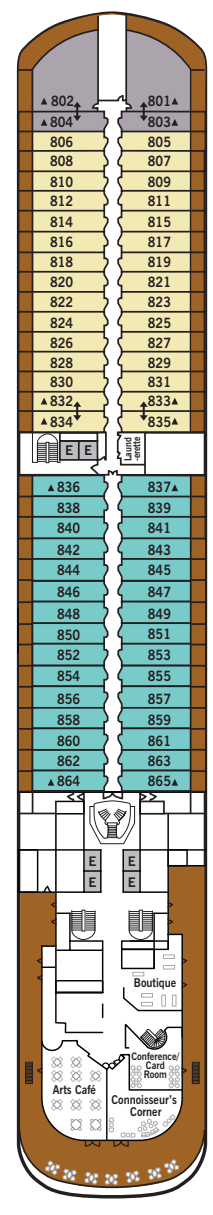

SILVER MUSE – Deck Plans

Effective until June 3rd 2020

(For voyages from June 4th 2020, please go to page 3)

DECK 4

- Atlantide
- Indochine
- Kaiseki
- La Dame

DECK 5

- Reception/ Guest Relations
- Shore Concierge
- Dolce Vita
- Venetian Lounge
- Cruise Consultant

DECK 6

- Zagara Beauty Spa
- Fitness Centre

DECK 7

- La Terrazza
- Silver Note
- Casino

DECK 8

- Connoisseur's Corner
- Boutique
- Arts Café
- Conference/ Card Room

DECK 9

- Panorama Lounge
- Activities Room & Outdoor Area

DECK 10

- Pool Deck
- Pool Bar
- The Grill
- Whirlpool Area

DECK 11

- Tor's Observation Library
- Spaccanapoli
- Jogging Track

SUITE CATEGORIES

- Owner's Suite
- Grand Suite
- Royal Suite
- Silver Suite
- Deluxe Veranda Suite
- Superior Veranda Suite
- Classic Veranda Suite
- Panorama Suite
- Vista Suite

SPECIFICATIONS

- Crew 411
- Officers European
- Guests 596
- Tonnage 40,700
- Length 698 Feet / 212.8 Metres
- Width 86 Feet / 27 Metres
- Speed 19.8 Knots
- Passenger Decks 8
- 3rd Guest Capacity ▲
- Connecting Suites ▲
- Wheelchair Accessible Suites ♿
- 407, 409, 417, 931
- Built 2017
- Registry Bahamas