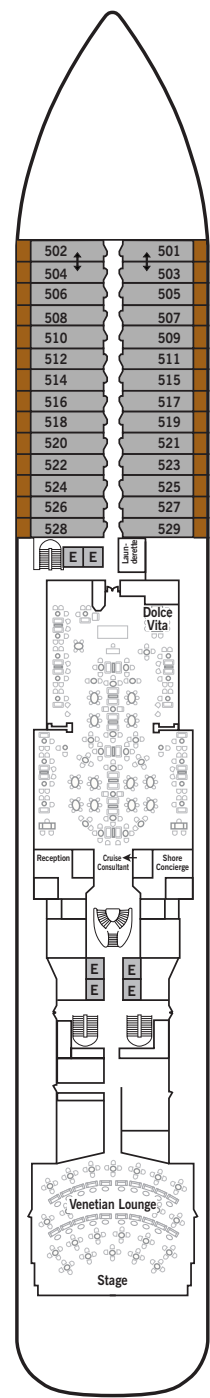

SILVER MUSE – Deck Plans

Effective from June 4th 2020

SUITE CATEGORIES

- Owner's Suite . . . . . ●
- Grand Suite . . . . . ●
- Royal Suite . . . . . ●
- Silver Suite . . . . . ●
- Deluxe Veranda Suite . . . . . ●
- Superior Veranda Suite . . . . . ●
- Classic Veranda Suite . . . . . ●
- Panorama Suite . . . . . ●
- Vista Suite . . . . . ●

SPECIFICATIONS

- Crew 411
- Officers . . . . . European
- Guests 596
- Tonnage 40,700
- Length . . . . . 698 Feet / 212.8 Metres
- Width . . . . . 86 Feet / 27 Metres
- Speed . . . . . 19.8 Knots
- Passenger Decks 8
- 3rd Guest Capacity . . . . . ▲
- Connecting Suites . . . . . ↔
- Wheelchair Accessible Suites . . . . . ♿
- 407, 409, 417, 931
- Built 2017
- Registry . . . . . Bahamas

DECK 4

Atlantide
Indochine
Kaiseki
La Dame

DECK 5

Reception/
Guest Relations
Shore Concierge
Dolce Vita
Venetian Lounge
Cruise Consultant

DECK 6

Zagara Beauty Spa
Fitness Centre

DECK 7

La Terrazza
Silver Note
Casino

DECK 8

Connoisseur's Corner
Boutique
Arts Café
Conference/
Card Room

DECK 9

Panorama Lounge
Activities Room &
Outdoor Area

DECK 10

Pool Deck
Pool Bar
The Grill
Whirlpool Area

DECK 11

Tor's Observation
Library
Spaccanapoli
Jogging Track

Deckplans are for illustration purposes only and may be subject to change

Suite diagrams shown are for illustration purposes only and may vary from actual square footage. Please refer to suite specifications for square footage.