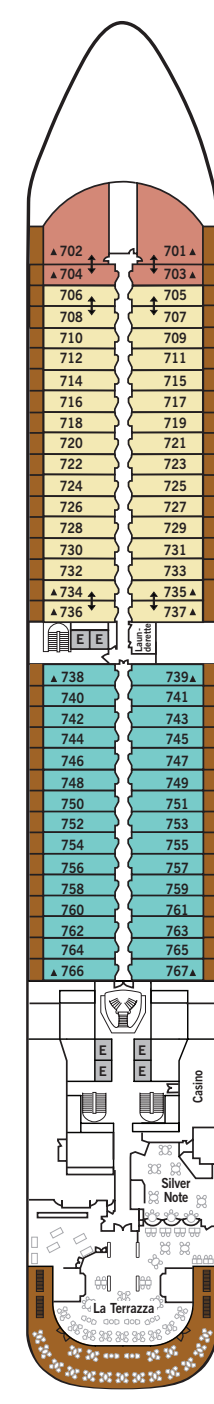

SILVER MUSE – Deck Plans

Effective until June 3rd 2020

(For voyages from June 4th 2020, please go to page 3)

DECK 4

- Atlantide
- Indochine
- Kaiseki
- La Dame

DECK 5

- Reception/ Guest Relations
- Shore Concierge
- Dolce Vita
- Venetian Lounge
- Cruise Consultant

DECK 6

- Zagara Beauty Spa
- Fitness Centre

DECK 7

- La Terrazza
- Silver Note
- Casino

DECK 8

- Connoisseur's Corner
- Boutique
- Arts Café
- Conference/ Card Room

DECK 9

- Panorama Lounge
- Activities Room & Outdoor Area

DECK 10

- Pool Deck
- Pool Bar
- The Grill
- Whirlpool Area

DECK 11

- Tor's Observation Library
- Spaccanapoli
- Jogging Track

SUITE CATEGORIES

- Owner's Suite
- Grand Suite
- Royal Suite
- Silver Suite
- Deluxe Veranda Suite
- Superior Veranda Suite
- Classic Veranda Suite
- Panorama Suite
- Vista Suite

SPECIFICATIONS

- Crew 411
- Officers European
- Guests 596
- Tonnage 40,700
- Length 698 Feet / 212.8 Metres
- Width 86 Feet / 27 Metres
- Speed 19.8 Knots
- Passenger Decks 8
- 3rd Guest Capacity ▲
- Connecting Suites ▲
- Wheelchair Accessible Suites ♿
- 407, 409, 417, 931
- Built 2017
- Registry Bahamas