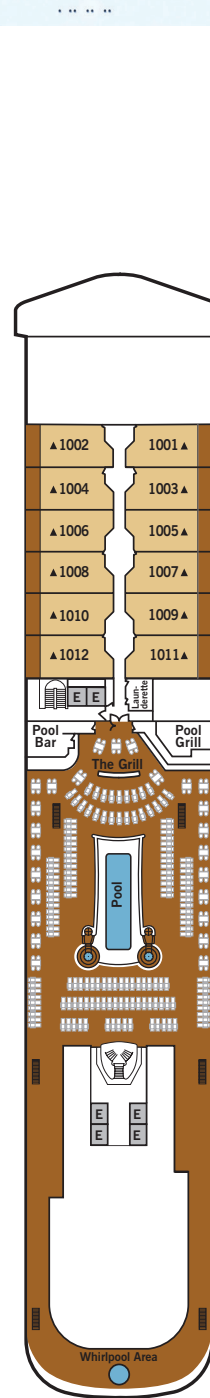

SILVER MUSE – Deck Plans

Effective from June 4th 2020

SUITE CATEGORIES

- Owner's Suite . . . . . ●
- Grand Suite . . . . . ●
- Royal Suite . . . . . ●
- Silver Suite . . . . . ●
- Deluxe Veranda Suite . . . . . ●
- Superior Veranda Suite . . . . . ●
- Classic Veranda Suite . . . . . ●
- Panorama Suite . . . . . ●
- Vista Suite . . . . . ●

SPECIFICATIONS

- Crew 411
- Officers . . . . . European
- Guests 596
- Tonnage 40,700
- Length . . . . . 698 Feet / 212.8 Metres
- Width . . . . . 86 Feet / 27 Metres
- Speed . . . . . 19.8 Knots
- Passenger Decks 8
- 3rd Guest Capacity . . . . . ▲
- Connecting Suites . . . . . ↔
- Wheelchair Accessible Suites . . . . . ♿
- 407, 409, 417, 931
- Built 2017
- Registry . . . . . Bahamas

DECK 4

Atlantide
Indochine
Kaiseki
La Dame

DECK 5

Reception/
Guest Relations
Shore Concierge
Dolce Vita
Venetian Lounge
Cruise Consultant

DECK 6

Zagara Beauty Spa
Fitness Centre

DECK 7

La Terrazza
Silver Note
Casino

DECK 8

Connoisseur's Corner
Boutique
Arts Café
Conference/
Card Room

DECK 9

Panorama Lounge
Activities Room &
Outdoor Area

DECK 10

Pool Deck
Pool Bar
The Grill
Whirlpool Area

DECK 11

Tor's Observation
Library
Spaccanapoli
Jogging Track

Deckplans are for illustration purposes only and may be subject to change

Suite diagrams shown are for illustration purposes only and may vary from actual square footage. Please refer to suite specifications for square footage.