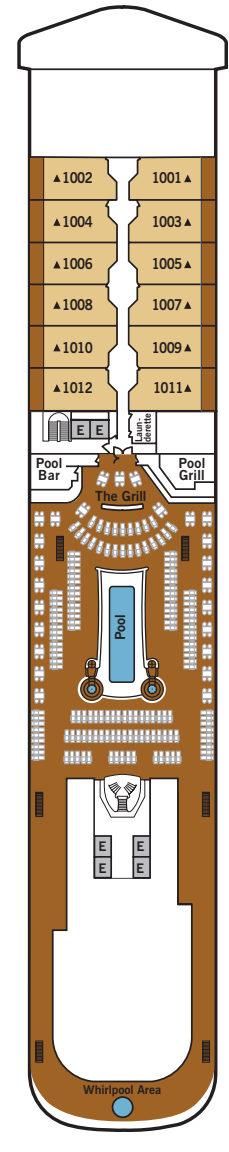

SILVER MUSE – Deck Plans

Effective until June 3rd 2020

(For voyages from June 4th 2020, please go to page 3)

DECK 4

- Atlantide
- Indochine
- Kaiseki
- La Dame

DECK 5

- Reception/ Guest Relations
- Shore Concierge
- Dolce Vita
- Venetian Lounge
- Cruise Consultant

DECK 6

- Zagara Beauty Spa
- Fitness Centre

DECK 7

- La Terrazza
- Silver Note
- Casino

DECK 8

- Connoisseur's Corner
- Boutique
- Arts Café
- Conference/ Card Room

DECK 9

- Panorama Lounge
- Activities Room & Outdoor Area

DECK 10

- Pool Deck
- Pool Bar
- The Grill
- Whirlpool Area

DECK 11

- Tor's Observation Library
- Spaccanapoli
- Jogging Track

SUITE CATEGORIES

- Owner's Suite
- Grand Suite
- Royal Suite
- Silver Suite
- Deluxe Veranda Suite
- Superior Veranda Suite
- Classic Veranda Suite
- Panorama Suite
- Vista Suite

SPECIFICATIONS

- Crew 411
- Officers European
- Guests 596
- Tonnage 40,700
- Length 698 Feet / 212.8 Metres
- Width 86 Feet / 27 Metres
- Speed 19.8 Knots
- Passenger Decks 8
- 3rd Guest Capacity ▲
- Connecting Suites ▲
- Wheelchair Accessible Suites ♿
- 407, 409, 417, 931
- Built 2017
- Registry Bahamas