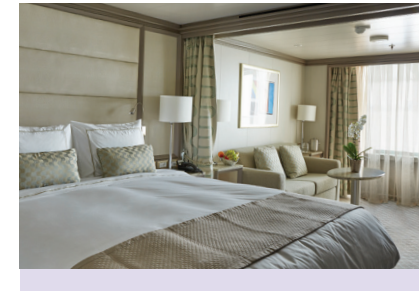

SILVER MUSE – Suite Diagrams

All suites feature:

- Butler service
- Refrigerator and bar setup stocked with your preferences
- Plush Etro® bathrobes
- BVLGARI® bath amenities, plus a choice of other European brands
- Complimentary Wifi for all suites
- Personalised stationery
- Umbrella
- Hair dryer
- Wall mounted USB-C mobile device chargers
- Direct-dial telephone(s)
- iHome Radio / Alarm charging station (with USB cable or Qi wireless charging), NFC Bluetooth connectivity

OWNER'S SUITE

Available as a one-bedroom configuration or as a two-bedroom by adjoining with a Panorama suite (as illustrated)

ONE BEDROOM: 947-1055 SQ FT / 88-98 M²
INCLUDING VERANDA (129 SQ FT / 12 M²)

TWO BEDROOM: 1281-1389 SQ FT / 119-129 M²
INCLUDING VERANDA (129 SQ FT / 12 M²)

- Large teak veranda with patio furniture and floor-to-ceiling glass doors; bedroom two has additional large picture window
- Living room with sitting area; bedroom two has additional sitting area
- Separate dining area
- Twin beds or king-sized bed; bedroom two has additional twin beds or queen-sized bed
- Marble bathroom with double vanity, separate shower and full-sized bath, plus a powder room; bedroom two has additional marble bathroom with shower
- Savoir® Beds mattresses and a choice of pillows
- Walk-in wardrobe(s) with personal safe
- Vanity table(s)
- Writing desk(s)
- One 55" / 140 cm and one 42" / 106 cm flat-screen HD TV in main suite, plus two 42" / 106 cm flat-screen HD TVs in bedroom two
- Interactive Media Library
- Bose® Sound Touch 30 with Bluetooth connectivity
- Illy® espresso machine
- Unlimited Premium Wifi

GRAND SUITE

Available as a one-bedroom configuration or as two bedrooms by adjoining with a Veranda Suite (as illustrated).

DECK 8:

ONE BEDROOM: 1572 SQ FT / 146 M²
INCLUDING VERANDA: (570 SQ FT / 53 M²)
TWO BEDROOM: 1970 SQ FT / 183 M²
INCLUDING VERANDA: (635 SQ FT / 59 M²)

DECK 9:

ONE BEDROOM: 1472 SQ FT / 137 M²
INCLUDING VERANDA: (474 SQ FT / 44 M²)
TWO BEDROOM: 1873 SQ FT / 174 M²
INCLUDING VERANDA: (538 SQ FT / 50 M²)

- Two teak verandas with patio furniture and floor-to-ceiling glass doors; bedroom two has additional veranda
- Living room with convertible sofa to accommodate an additional guest
- Sitting area; bedroom two has additional sitting area
- Separate dining area
- Twin beds or king-sized bed; bedroom two has additional twin beds or queen-sized bed
- Marble bathroom with double vanity, separate shower and full-sized bath, plus a powder room; bedroom two has additional marble bathroom with full-sized bath
- Savoir® Beds mattresses and a choice of pillows
- Walk-in wardrobe(s) with personal safe
- Vanity table(s)
- Writing desk(s)
- One 55" / 140 cm and one 42" / 106 cm flat-screen HD TV in main suite, plus two 42" / 106 cm flat-screen HD TVs in bedroom two
- Interactive Media Library
- Bose® Sound Touch 30 with Bluetooth connectivity
- Illy® espresso machine
- Unlimited Premium Wifi

ROYAL SUITE

Available as a one-bedroom configuration or as a two-bedroom by adjoining with a Veranda suite (as illustrated)

ONE BEDROOM: 1130 SQ FT / 105 M²
INCLUDING VERANDA (129 SQ FT / 12 M²)

TWO BEDROOM: 1528 SQ FT / 142 M²
INCLUDING VERANDA (194 SQ FT / 18 M²)