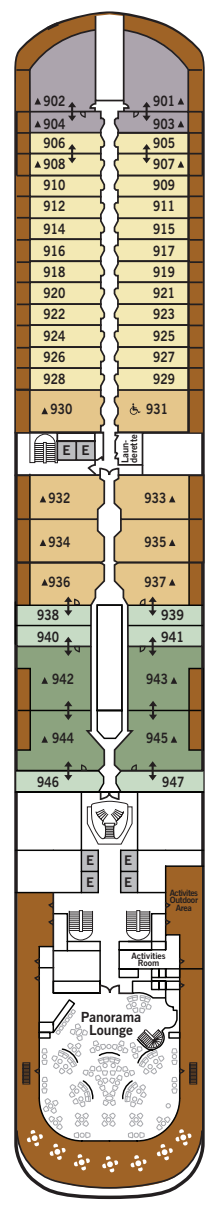

SILVER MUSE – Deck Plans

Effective until June 3rd 2020

(For voyages from June 4th 2020, please go to page 3)

DECK 4

- Atlantide
- Indochine
- Kaiseki
- La Dame

DECK 5

- Reception/ Guest Relations
- Shore Concierge
- Dolce Vita
- Venetian Lounge
- Cruise Consultant

DECK 6

- Zagara Beauty Spa
- Fitness Centre

DECK 7

- La Terrazza
- Silver Note
- Casino

DECK 8

- Connoisseur's Corner
- Boutique
- Arts Café
- Conference/ Card Room

DECK 9

- Panorama Lounge
- Activities Room & Outdoor Area

DECK 10

- Pool Deck
- Pool Bar
- The Grill
- Whirlpool Area

DECK 11

- Tor's Observation Library
- Spaccanapoli
- Jogging Track

SUITE CATEGORIES

- Owner's Suite
- Grand Suite
- Royal Suite
- Silver Suite
- Deluxe Veranda Suite
- Superior Veranda Suite
- Classic Veranda Suite
- Panorama Suite
- Vista Suite

SPECIFICATIONS

- Crew 411
- Officers European
- Guests 596
- Tonnage 40,700
- Length 698 Feet / 212.8 Metres
- Width 86 Feet / 27 Metres
- Speed 19.8 Knots
- Passenger Decks 8
- 3rd Guest Capacity ▲
- Connecting Suites ▲
- Wheelchair Accessible Suites ♿
- 407, 409, 417, 931
- Built 2017
- Registry Bahamas