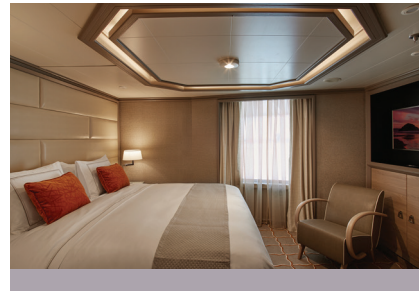

GRAND SUITE

Available as a one-bedroom configuration or as two bedrooms by adjoining with a Veranda Suite (as illustrated).

**DECK 8:
ONE BEDROOM: 1572 SQ FT / 146 M²
INCLUDING VERANDA: (570 SQ FT / 53 M²)
TWO BEDROOM: 1970 SQ FT / 183 M²
INCLUDING VERANDA: (635 SQ FT / 59 M²)**

**DECK 9:
ONE BEDROOM: 1472 SQ FT / 137 M²
INCLUDING VERANDA: (474 SQ FT / 44 M²)
TWO BEDROOM: 1873 SQ FT / 174 M²
INCLUDING VERANDA: (538 SQ FT / 50 M²)**

- Two teak verandas with patio furniture and floor-to-ceiling glass doors; bedroom two has additional veranda
- Living room with convertible sofa to accommodate an additional guest
- Sitting area; bedroom two has additional sitting area
- Separate dining area
- Twin beds or king-sized bed; bedroom two has additional twin beds or queen-sized bed
- Marble bathroom with double vanity, separate shower and full-sized bath, plus a powder room; bedroom two has additional marble bathroom with full-sized bath
- Savoir® Beds mattresses and a choice of pillows
- Walk-in wardrobe(s) with personal safe
- Vanity table(s)
- Writing desk(s)
- One 55" / 140 cm and one 42" / 106 cm flat-screen HD TV in main suite, plus two 42" / 106 cm flat-screen HD TVs in bedroom two
- Interactive Media Library
- Bose® Sound Touch 30 with Bluetooth connectivity
- Illy® espresso machine
- Unlimited Premium Wifi