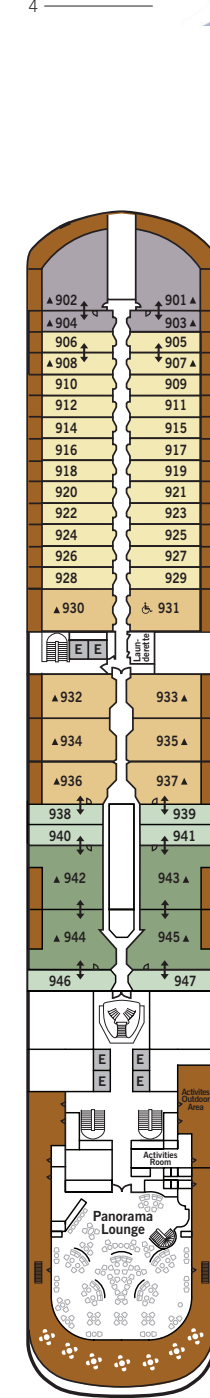

SILVER MUSE – Deck Plans

Effective from June 4th 2020

SUITE CATEGORIES

- Owner's Suite . . . . . ●
- Grand Suite . . . . . ●
- Royal Suite . . . . . ●
- Silver Suite . . . . . ●
- Deluxe Veranda Suite . . . . . ●
- Superior Veranda Suite . . . . . ●
- Classic Veranda Suite . . . . . ●
- Panorama Suite . . . . . ●
- Vista Suite . . . . . ●

SPECIFICATIONS

- Crew 411
- Officers . . . . . European
- Guests 596
- Tonnage 40,700
- Length . . . . . 698 Feet / 212.8 Metres
- Width . . . . . 86 Feet / 27 Metres
- Speed . . . . . 19.8 Knots
- Passenger Decks 8
- 3rd Guest Capacity . . . . . ▲
- Connecting Suites . . . . . ↔
- Wheelchair Accessible Suites . . . . . ♿
- 407, 409, 417, 931
- Built 2017
- Registry . . . . . Bahamas

DECK 4

Atlantide
Indochine
Kaiseki
La Dame

DECK 5

Reception/
Guest Relations
Shore Concierge
Dolce Vita
Venetian Lounge
Cruise Consultant

DECK 6

Zagara Beauty Spa
Fitness Centre

DECK 7

La Terrazza
Silver Note
Casino

DECK 8

Connoisseur's Corner
Boutique
Arts Café
Conference/
Card Room

DECK 9

Panorama Lounge
Activities Room &
Outdoor Area

DECK 10

Pool Deck
Pool Bar
The Grill
Whirlpool Area

DECK 11

Tor's Observation
Library
Spaccanapoli
Jogging Track

Deckplans are for illustration purposes only and may be subject to change

Suite diagrams shown are for illustration purposes only and may vary from actual square footage. Please refer to suite specifications for square footage.