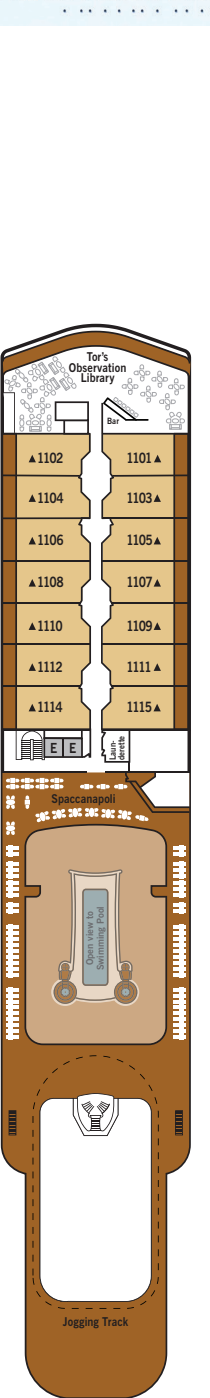

SILVER MUSE – Deck Plans

Effective from June 4th 2020

SUITE CATEGORIES

- Owner's Suite . . . . . ●
- Grand Suite . . . . . ●
- Royal Suite . . . . . ●
- Silver Suite . . . . . ●
- Deluxe Veranda Suite . . . . . ●
- Superior Veranda Suite . . . . . ●
- Classic Veranda Suite . . . . . ●
- Panorama Suite . . . . . ●
- Vista Suite . . . . . ●

SPECIFICATIONS

- Crew 411
- Officers . . . . . European
- Guests 596
- Tonnage 40,700
- Length . . . . . 698 Feet / 212.8 Metres
- Width . . . . . 86 Feet / 27 Metres
- Speed . . . . . 19.8 Knots
- Passenger Decks 8
- 3rd Guest Capacity . . . . . ▲
- Connecting Suites . . . . . ↔
- Wheelchair Accessible Suites . . . . . ♿
- 407, 409, 417, 931
- Built 2017
- Registry . . . . . Bahamas

DECK 4

Atlantide
Indochine
Kaiseki
La Dame

DECK 5

Reception/
Guest Relations
Shore Concierge
Dolce Vita
Venetian Lounge
Cruise Consultant

DECK 6

Zagara Beauty Spa
Fitness Centre

DECK 7

La Terrazza
Silver Note
Casino

DECK 8

Connoisseur's Corner
Boutique
Arts Café
Conference/
Card Room

DECK 9

Panorama Lounge
Activities Room &
Outdoor Area

DECK 10

Pool Deck
Pool Bar
The Grill
Whirlpool Area

DECK 11

Tor's Observation
Library
Spaccanapoli
Jogging Track

Deckplans are for illustration purposes only and may be subject to change

Suite diagrams shown are for illustration purposes only and may vary from actual square footage. Please refer to suite specifications for square footage.