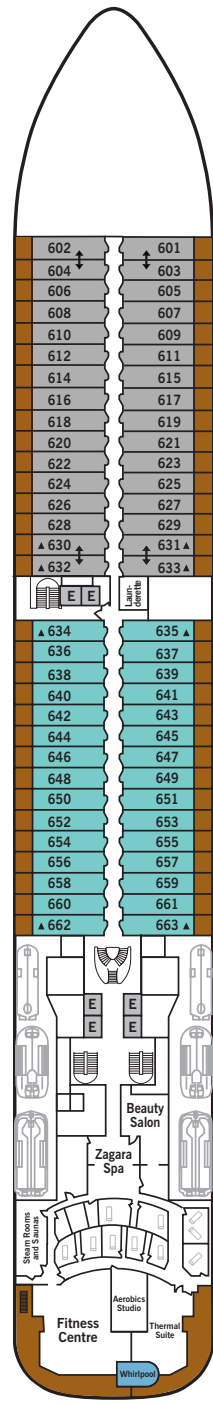

SILVER MUSE – Deck Plans

Effective until June 3rd 2020

(For voyages from June 4th 2020, please go to page 3)

DECK 4

- Atlantide
- Indochine
- Kaiseki
- La Dame

DECK 5

- Reception/ Guest Relations
- Shore Concierge
- Dolce Vita
- Venetian Lounge
- Cruise Consultant

DECK 6

- Zagara Beauty Spa
- Fitness Centre

DECK 7

- La Terrazza
- Silver Note
- Casino

DECK 8

- Connoisseur's Corner
- Boutique
- Arts Café
- Conference/ Card Room

DECK 9

- Panorama Lounge
- Activities Room & Outdoor Area

SPECIFICATIONS

- Crew 411
- Officers European
- Guests 596
- Tonnage 40,700
- Length 698 Feet / 212.8 Metres
- Width 86 Feet / 27 Metres
- Speed 19.8 Knots
- Passenger Decks 8
- 3rd Guest Capacity ▲
- Connecting Suites ▲
- Wheelchair Accessible Suites ♿
- 407, 409, 417, 931
- Built 2017
- Registry Bahamas