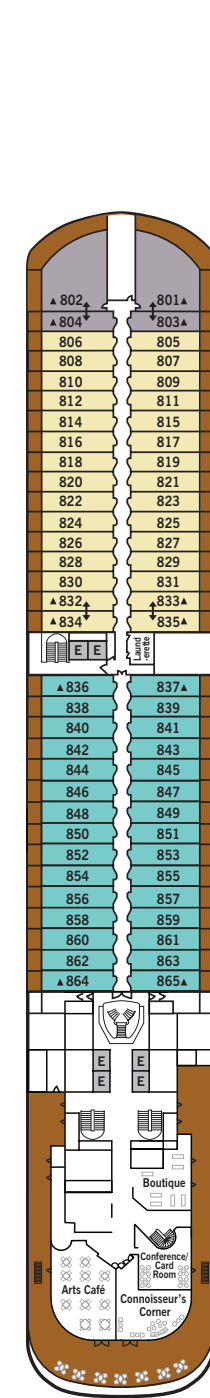

SILVER MUSE – Deck Plans

Effective from June 4th 2020

SUITE CATEGORIES

- Owner's Suite . . . . . ●
- Grand Suite . . . . . ●
- Royal Suite . . . . . ●
- Silver Suite . . . . . ●
- Deluxe Veranda Suite . . . . . ●
- Superior Veranda Suite . . . . . ●
- Classic Veranda Suite . . . . . ●
- Panorama Suite . . . . . ●
- Vista Suite . . . . . ●

SPECIFICATIONS

- Crew 411
- Officers . . . . . European
- Guests 596
- Tonnage 40,700
- Length . . . . . 698 Feet / 212.8 Metres
- Width . . . . . 86 Feet / 27 Metres
- Speed . . . . . 19.8 Knots
- Passenger Decks 8
- 3rd Guest Capacity . . . . . ▲
- Connecting Suites . . . . . ↔
- Wheelchair Accessible Suites . . . . . ♿
- 407, 409, 417, 931
- Built 2017
- Registry . . . . . Bahamas

DECK 4

Atlantide
Indochine
Kaiseki
La Dame

DECK 5

Reception/
Guest Relations
Shore Concierge
Dolce Vita
Venetian Lounge
Cruise Consultant

DECK 6

Zagara Beauty Spa
Fitness Centre

DECK 7

La Terrazza
Silver Note
Casino

DECK 8

Connoisseur's Corner
Boutique
Arts Café
Conference/
Card Room

DECK 9

Panorama Lounge
Activities Room &
Outdoor Area

DECK 10

Pool Deck
Pool Bar
The Grill
Whirlpool Area

DECK 11

Tor's Observation
Library
Spaccanapoli
Jogging Track

Deckplans are for illustration purposes only and may be subject to change

Suite diagrams shown are for illustration purposes only and may vary from actual square footage. Please refer to suite specifications for square footage.