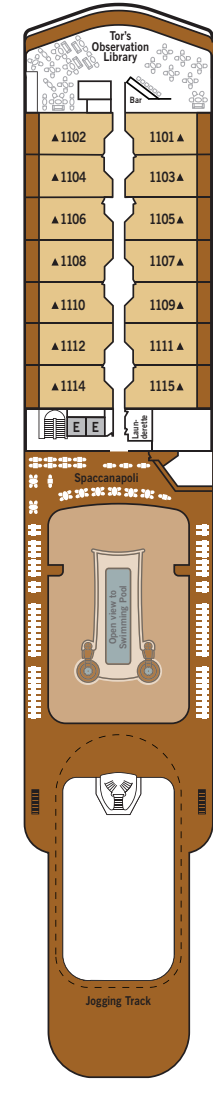

SILVER MUSE – Deck Plans

Effective until June 3rd 2020

(For voyages from June 4th 2020, please go to page 3)

DECK 4

- Atlantide
- Indochine
- Kaiseki
- La Dame

DECK 5

- Reception/ Guest Relations
- Shore Concierge
- Dolce Vita
- Venetian Lounge
- Cruise Consultant

DECK 6

- Zagara Beauty Spa
- Fitness Centre

DECK 7

- La Terrazza
- Silver Note
- Casino

DECK 8

- Connoisseur's Corner
- Boutique
- Arts Café
- Conference/ Card Room

DECK 9

- Panorama Lounge
- Activities Room & Outdoor Area

DECK 10

- Pool Deck
- Pool Bar
- The Grill
- Whirlpool Area

DECK 11

- Tor's Observation Library
- Spaccanapoli
- Jogging Track

SUITE CATEGORIES

- Owner's Suite
- Grand Suite
- Royal Suite
- Silver Suite
- Deluxe Veranda Suite
- Superior Veranda Suite
- Classic Veranda Suite
- Panorama Suite
- Vista Suite

SPECIFICATIONS

- Crew 411
- Officers European
- Guests 596
- Tonnage 40,700
- Length 698 Feet / 212.8 Metres
- Width 86 Feet / 27 Metres
- Speed 19.8 Knots
- Passenger Decks 8
- 3rd Guest Capacity ▲
- Connecting Suites ▲
- Wheelchair Accessible Suites ♿
- 407, 409, 417, 931
- Built 2017
- Registry Bahamas