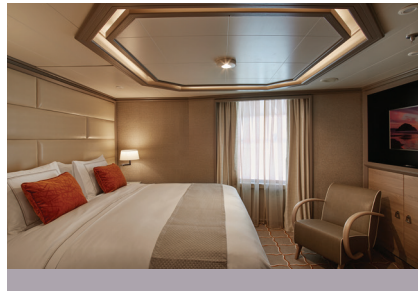

SILVER MUSE – Suite Diagrams

All suites feature:

- Butler service
- Refrigerator and bar setup stocked with your preferences
- Plush Etro® bathrobes
- BVLGARI® bath amenities, plus a choice of other European brands
- Complimentary Wifi for all suites
- Personalised stationery
- Umbrella
- Hair dryer
- Wall mounted USB-C mobile device chargers
- Direct-dial telephone(s)
- iHome Radio / Alarm charging station (with USB cable or Qi wireless charging), NFC Bluetooth connectivity

OWNER'S SUITE

Available as a one-bedroom configuration or as a two-bedroom by adjoining with a Panorama suite (as illustrated)

ONE BEDROOM: 947-1055 SQ FT / 88-98 M²
INCLUDING VERANDA (129 SQ FT / 12 M²)

TWO BEDROOM: 1281-1389 SQ FT / 119-129 M²
INCLUDING VERANDA (129 SQ FT / 12 M²)

- Large teak veranda with patio furniture and floor-to-ceiling glass doors; bedroom two has additional large picture window
- Living room with sitting area; bedroom two has additional sitting area
- Separate dining area
- Twin beds or king-sized bed; bedroom two has additional twin beds or queen-sized bed
- Marble bathroom with double vanity, separate shower and full-sized bath, plus a powder room; bedroom two has additional marble bathroom with shower
- Savoir® Beds mattresses and a choice of pillows
- Walk-in wardrobe(s) with personal safe
- Vanity table(s)
- Writing desk(s)
- One 55" / 140 cm and one 42" / 106 cm flat-screen HD TV in main suite, plus two 42" / 106 cm flat-screen HD TVs in bedroom two
- Interactive Media Library
- Bose® Sound Touch 30 with Bluetooth connectivity
- Illy® espresso machine
- Unlimited Premium Wifi

GRAND SUITE

Available as a one-bedroom configuration or as two bedrooms by adjoining with a Veranda Suite (as illustrated).

DECK 8:

ONE BEDROOM: 1572 SQ FT / 146 M²
INCLUDING VERANDA: (570 SQ FT / 53 M²)
TWO BEDROOM: 1970 SQ FT / 183 M²
INCLUDING VERANDA: (635 SQ FT / 59 M²)

DECK 9:

ONE BEDROOM: 1472 SQ FT / 137 M²
INCLUDING VERANDA: (474 SQ FT / 44 M²)
TWO BEDROOM: 1873 SQ FT / 174 M²
INCLUDING VERANDA: (538 SQ FT / 50 M²)

- Two teak verandas with patio furniture and floor-to-ceiling glass doors; bedroom two has additional veranda
- Living room with convertible sofa to accommodate an additional guest
- Sitting area; bedroom two has additional sitting area
- Separate dining area
- Twin beds or king-sized bed; bedroom two has additional twin beds or queen-sized bed
- Marble bathroom with double vanity, separate shower and full-sized bath, plus a powder room; bedroom two has additional marble bathroom with full-sized bath
- Savoir® Beds mattresses and a choice of pillows
- Walk-in wardrobe(s) with personal safe
- Vanity table(s)
- Writing desk(s)
- One 55" / 140 cm and one 42" / 106 cm flat-screen HD TV in main suite, plus two 42" / 106 cm flat-screen HD TVs in bedroom two
- Interactive Media Library
- Bose® Sound Touch 30 with Bluetooth connectivity
- Illy® espresso machine
- Unlimited Premium Wifi

ROYAL SUITE

Available as a one-bedroom configuration or as a two-bedroom by adjoining with a Veranda suite (as illustrated)

ONE BEDROOM: 1130 SQ FT / 105 M²
INCLUDING VERANDA (129 SQ FT / 12 M²)

TWO BEDROOM: 1528 SQ FT / 142 M²
INCLUDING VERANDA (194 SQ FT / 18 M²)