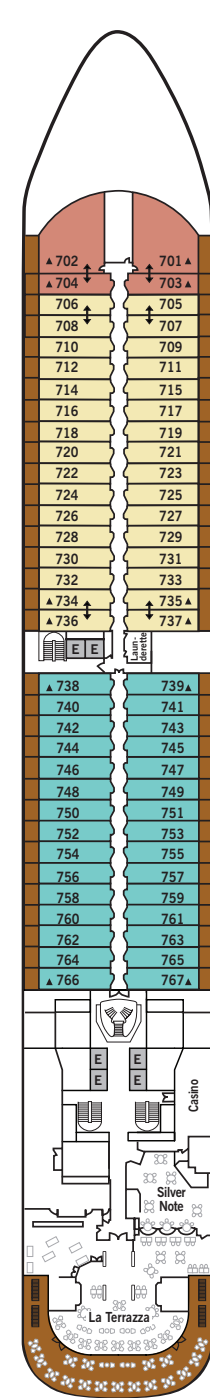

SILVER MUSE – Deck Plans

Effective from June 4th 2020

SUITE CATEGORIES

- Owner's Suite . . . . . ●
- Grand Suite . . . . . ●
- Royal Suite . . . . . ●
- Silver Suite . . . . . ●
- Deluxe Veranda Suite . . . . . ●
- Superior Veranda Suite . . . . . ●
- Classic Veranda Suite . . . . . ●
- Panorama Suite . . . . . ●
- Vista Suite . . . . . ●

SPECIFICATIONS

- Crew 411
- Officers . . . . . European
- Guests 596
- Tonnage 40,700
- Length . . . . . 698 Feet / 212.8 Metres
- Width . . . . . 86 Feet / 27 Metres
- Speed . . . . . 19.8 Knots
- Passenger Decks 8
- 3rd Guest Capacity . . . . . ▲
- Connecting Suites . . . . . ↔
- Wheelchair Accessible Suites . . . . . ♿
- 407, 409, 417, 931
- Built 2017
- Registry . . . . . Bahamas

DECK 4

Atlantide
Indochine
Kaiseki
La Dame

DECK 5

Reception/
Guest Relations
Shore Concierge
Dolce Vita
Venetian Lounge
Cruise Consultant

DECK 6

Zagara Beauty Spa
Fitness Centre

DECK 7

La Terrazza
Silver Note
Casino

DECK 8

Connoisseur's Corner
Boutique
Arts Café
Conference/
Card Room

DECK 9

Panorama Lounge
Activities Room &
Outdoor Area

DECK 10

Pool Deck
Pool Bar
The Grill
Whirlpool Area

DECK 11

Tor's Observation
Library
Spaccanapoli
Jogging Track

Deckplans are for illustration purposes only and may be subject to change

Suite diagrams shown are for illustration purposes only and may vary from actual square footage. Please refer to suite specifications for square footage.