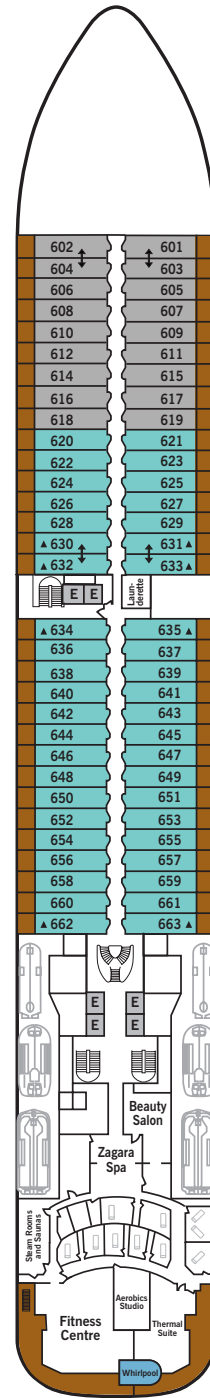

SILVER MUSE – Deck Plans

Effective from June 4th 2020

SUITE CATEGORIES

- Owner's Suite . . . . . ●
- Grand Suite . . . . . ●
- Royal Suite . . . . . ●
- Silver Suite . . . . . ●
- Deluxe Veranda Suite . . . . . ●
- Superior Veranda Suite . . . . . ●
- Classic Veranda Suite . . . . . ●
- Panorama Suite . . . . . ●
- Vista Suite . . . . . ●

SPECIFICATIONS

- Crew 411
- Officers . . . . . European
- Guests 596
- Tonnage 40,700
- Length . . . . . 698 Feet / 212.8 Metres
- Width . . . . . 86 Feet / 27 Metres
- Speed . . . . . 19.8 Knots
- Passenger Decks 8
- 3rd Guest Capacity . . . . . ▲
- Connecting Suites . . . . . ↔
- Wheelchair Accessible Suites . . . . . ♿
- 407, 409, 417, 931
- Built 2017
- Registry . . . . . Bahamas

DECK 4

Atlantide
Indochine
Kaiseki
La Dame

DECK 5

Reception/
Guest Relations
Shore Concierge
Dolce Vita
Venetian Lounge
Cruise Consultant

DECK 6

Zagara Beauty Spa
Fitness Centre

DECK 7

La Terrazza
Silver Note
Casino

DECK 8

Connoisseur's Corner
Boutique
Arts Café
Conference/
Card Room

DECK 9

Panorama Lounge
Activities Room &
Outdoor Area

DECK 10

Pool Deck
Pool Bar
The Grill
Whirlpool Area

DECK 11

Tor's Observation
Library
Spaccanapoli
Jogging Track

Deckplans are for illustration purposes only and may be subject to change

Suite diagrams shown are for illustration purposes only and may vary from actual square footage. Please refer to suite specifications for square footage.