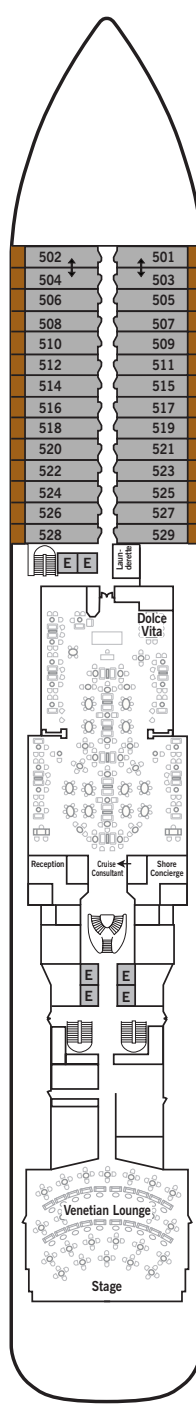

SILVER MUSE – Deck Plans

Effective until June 3rd 2020

(For voyages from June 4th 2020, please go to page 3)

DECK 4

- Atlantide
- Indochine
- Kaiseki
- La Dame

DECK 5

- Reception/ Guest Relations
- Shore Concierge
- Dolce Vita
- Venetian Lounge
- Cruise Consultant

DECK 6

- Zagara Beauty Spa
- Fitness Centre

DECK 7

- La Terrazza
- Silver Note
- Casino

DECK 8

- Connoisseur's Corner
- Boutique
- Arts Café
- Conference/ Card Room

DECK 9

- Panorama Lounge
- Activities Room & Outdoor Area

DECK 10

- Pool Deck
- Pool Bar
- The Grill
- Whirlpool Area

DECK 11

- Tor's Observation Library
- Spaccanapoli
- Jogging Track

SUITE CATEGORIES

- Owner's Suite
- Grand Suite
- Royal Suite
- Silver Suite
- Deluxe Veranda Suite
- Superior Veranda Suite
- Classic Veranda Suite
- Panorama Suite
- Vista Suite

SPECIFICATIONS

- Crew 411
- Officers European
- Guests 596
- Tonnage 40,700
- Length 698 Feet / 212.8 Metres
- Width 86 Feet / 27 Metres
- Speed 19.8 Knots
- Passenger Decks 8
- 3rd Guest Capacity ▲
- Connecting Suites ▲
- Wheelchair Accessible Suites ♿
- 407, 409, 417, 931
- Built 2017
- Registry Bahamas